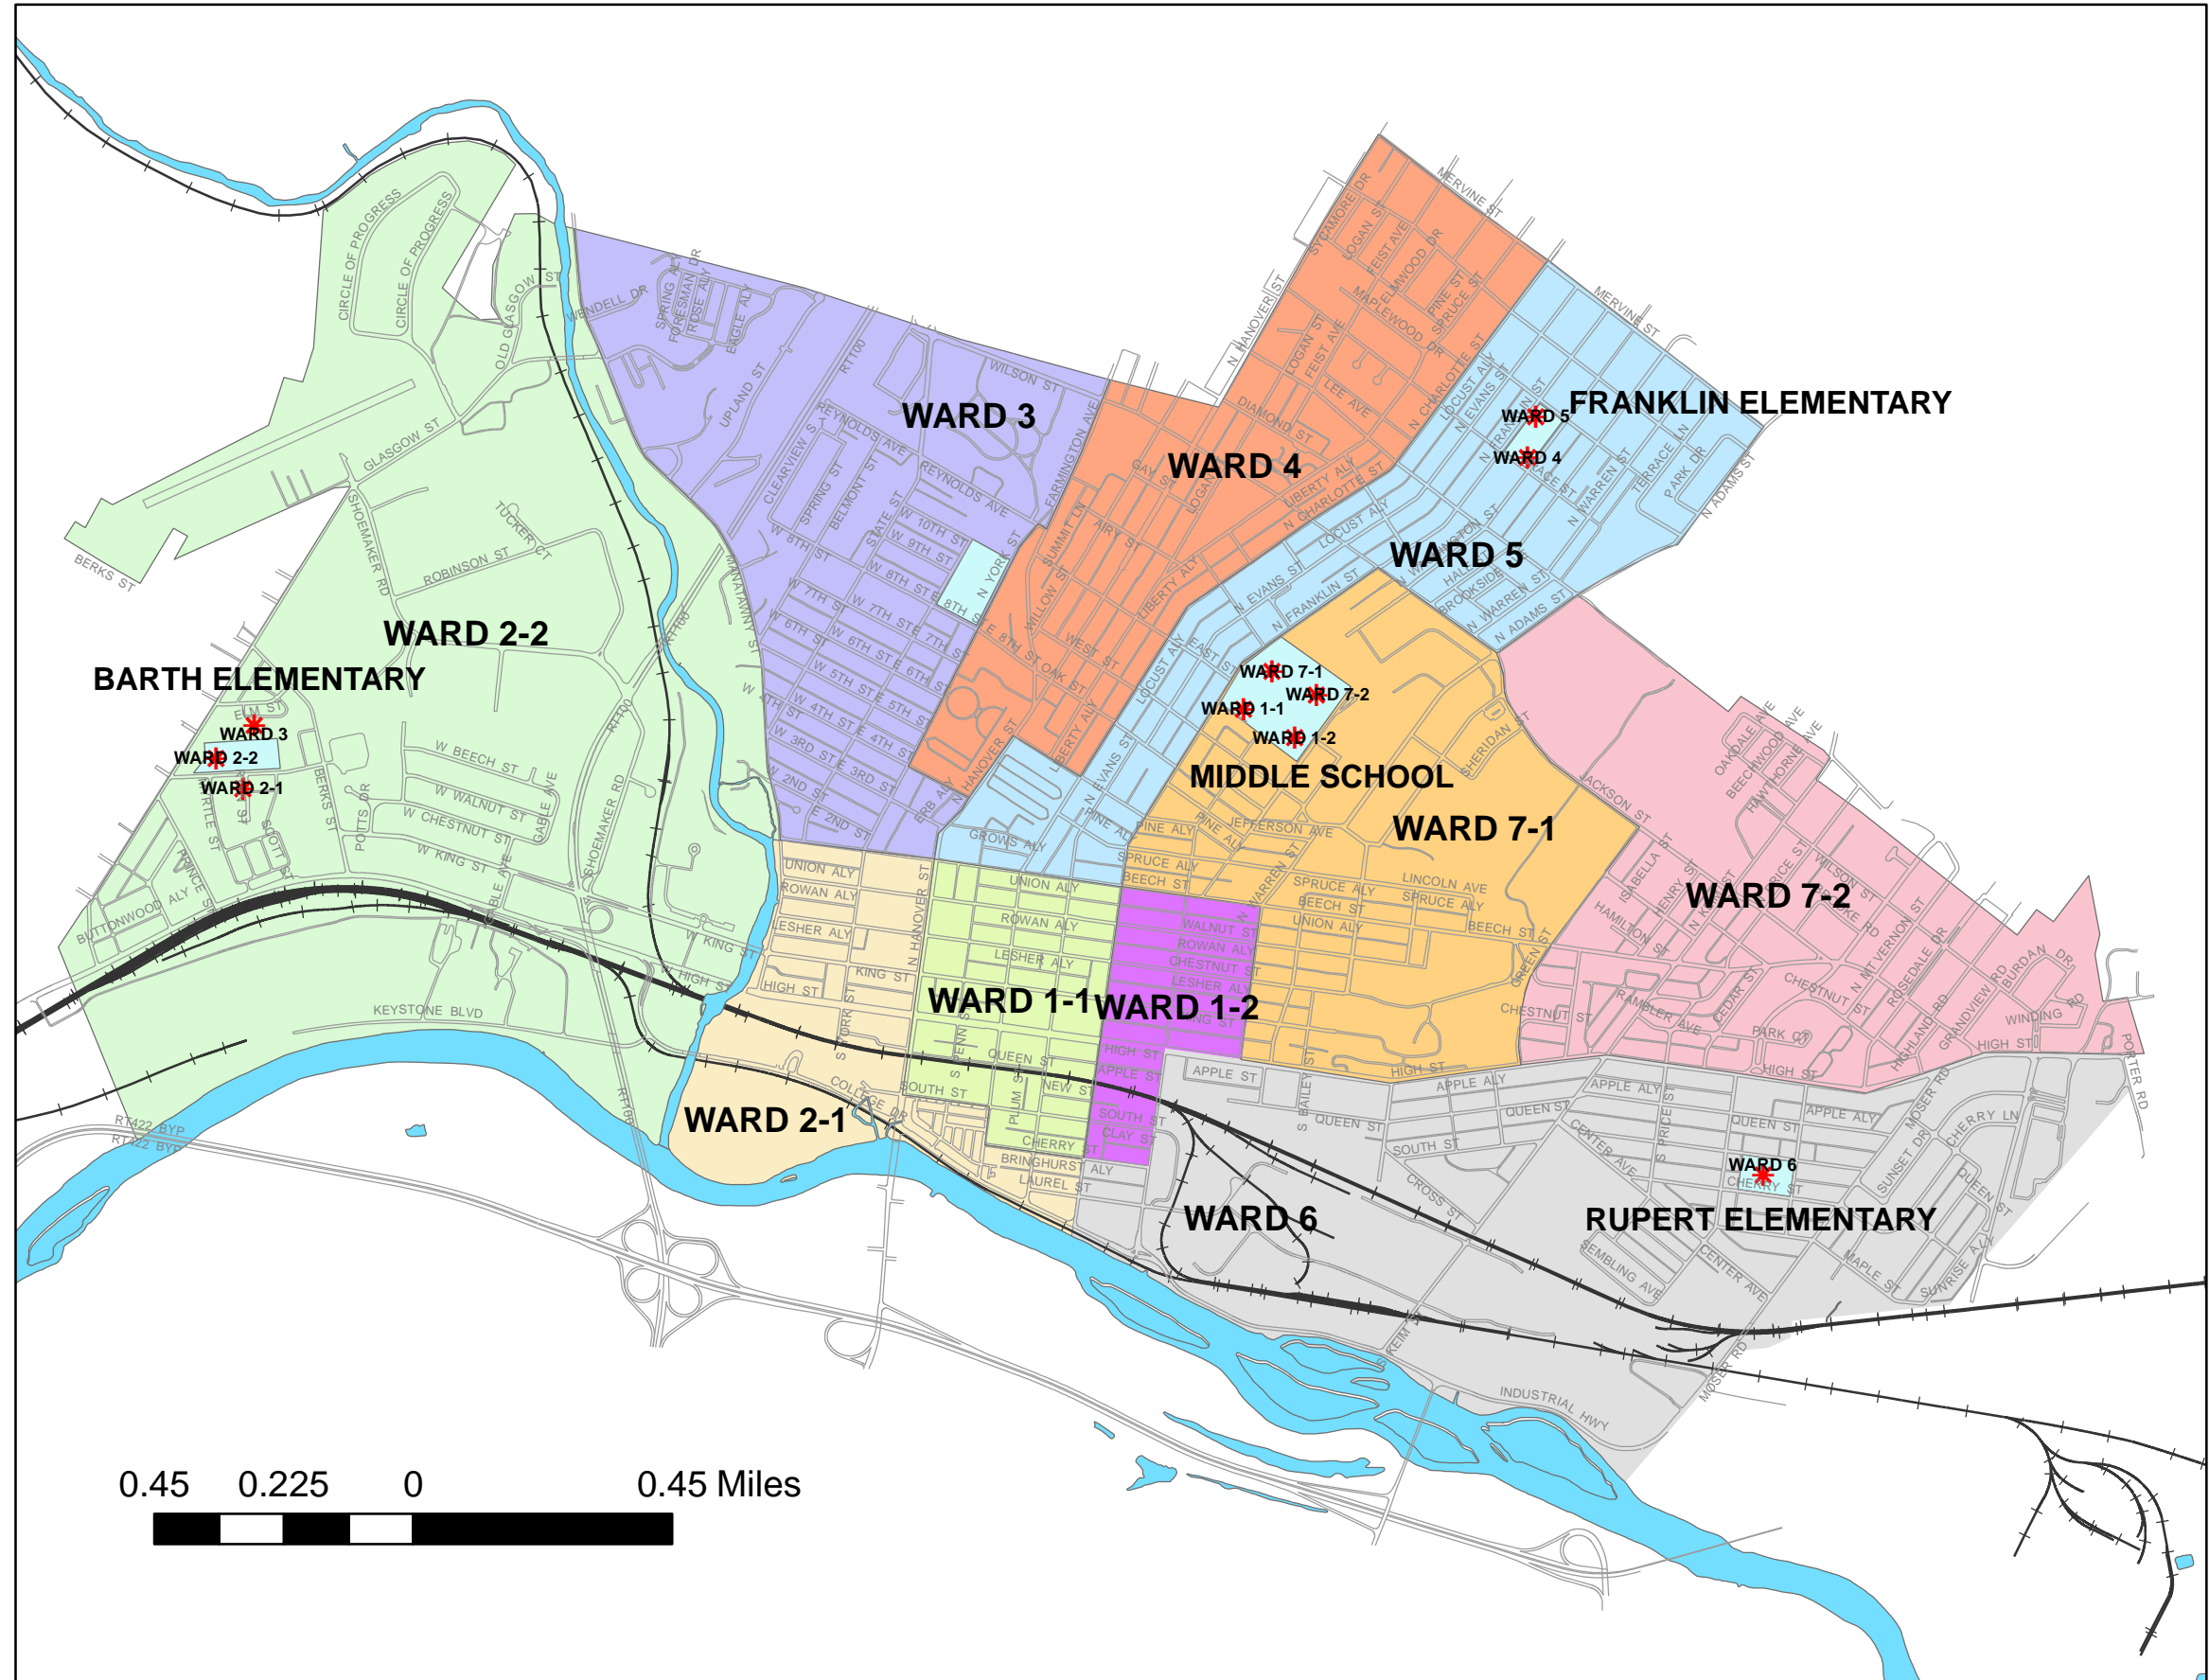

BOROUGH OF POTTSTOWN VOTING LOCATIONS BY WARD

Date: 5/28/2020

Legend

- * Voting Locations
- school_bldgs

WARDS

PRECINCT

- WARD 1-1
- WARD 1-2
- WARD 2-1
- WARD 2-2
- WARD 3
- WARD 4
- WARD 5
- WARD 6
- WARD 7-1
- WARD 7-2