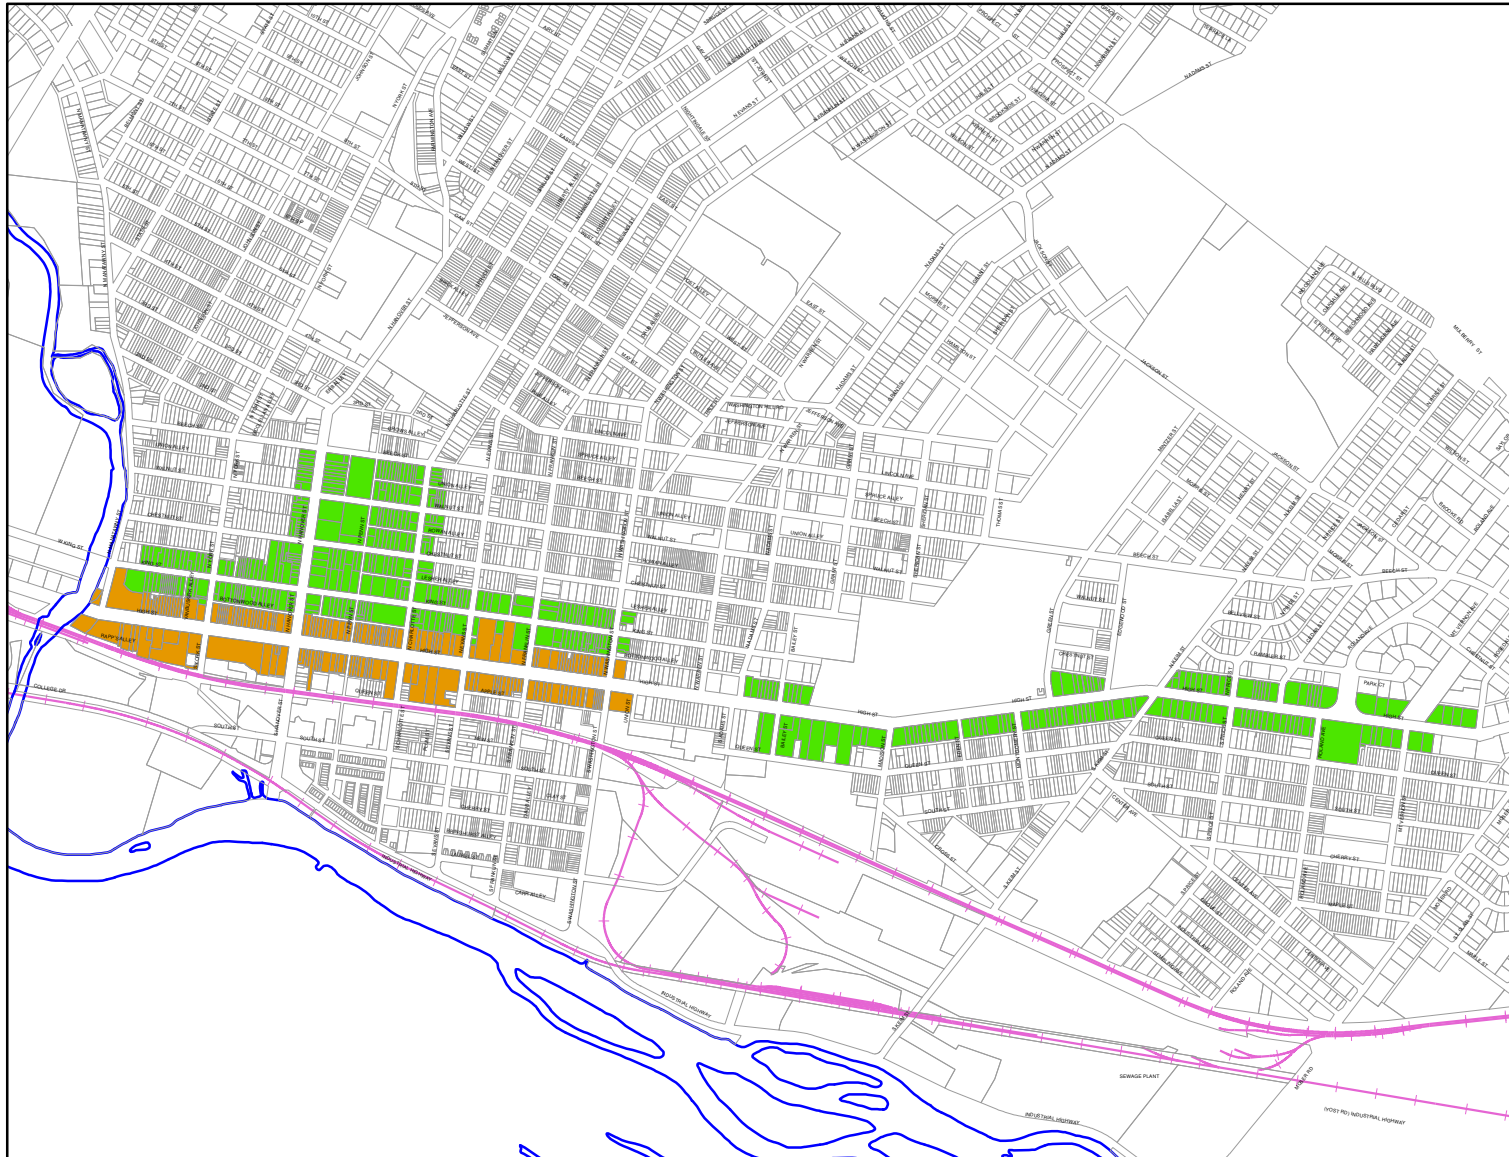

HISTORIC DISTRICT MAP

BOROUGH OF POTTSTOWN

MONTGOMERY COUNTY PENNSYLVANIA

Legend

-  H.A.R.B.
-  DOWNTOWN DISTRICT
-  Rail Road

2,500 1,250 0 2,500 Feet