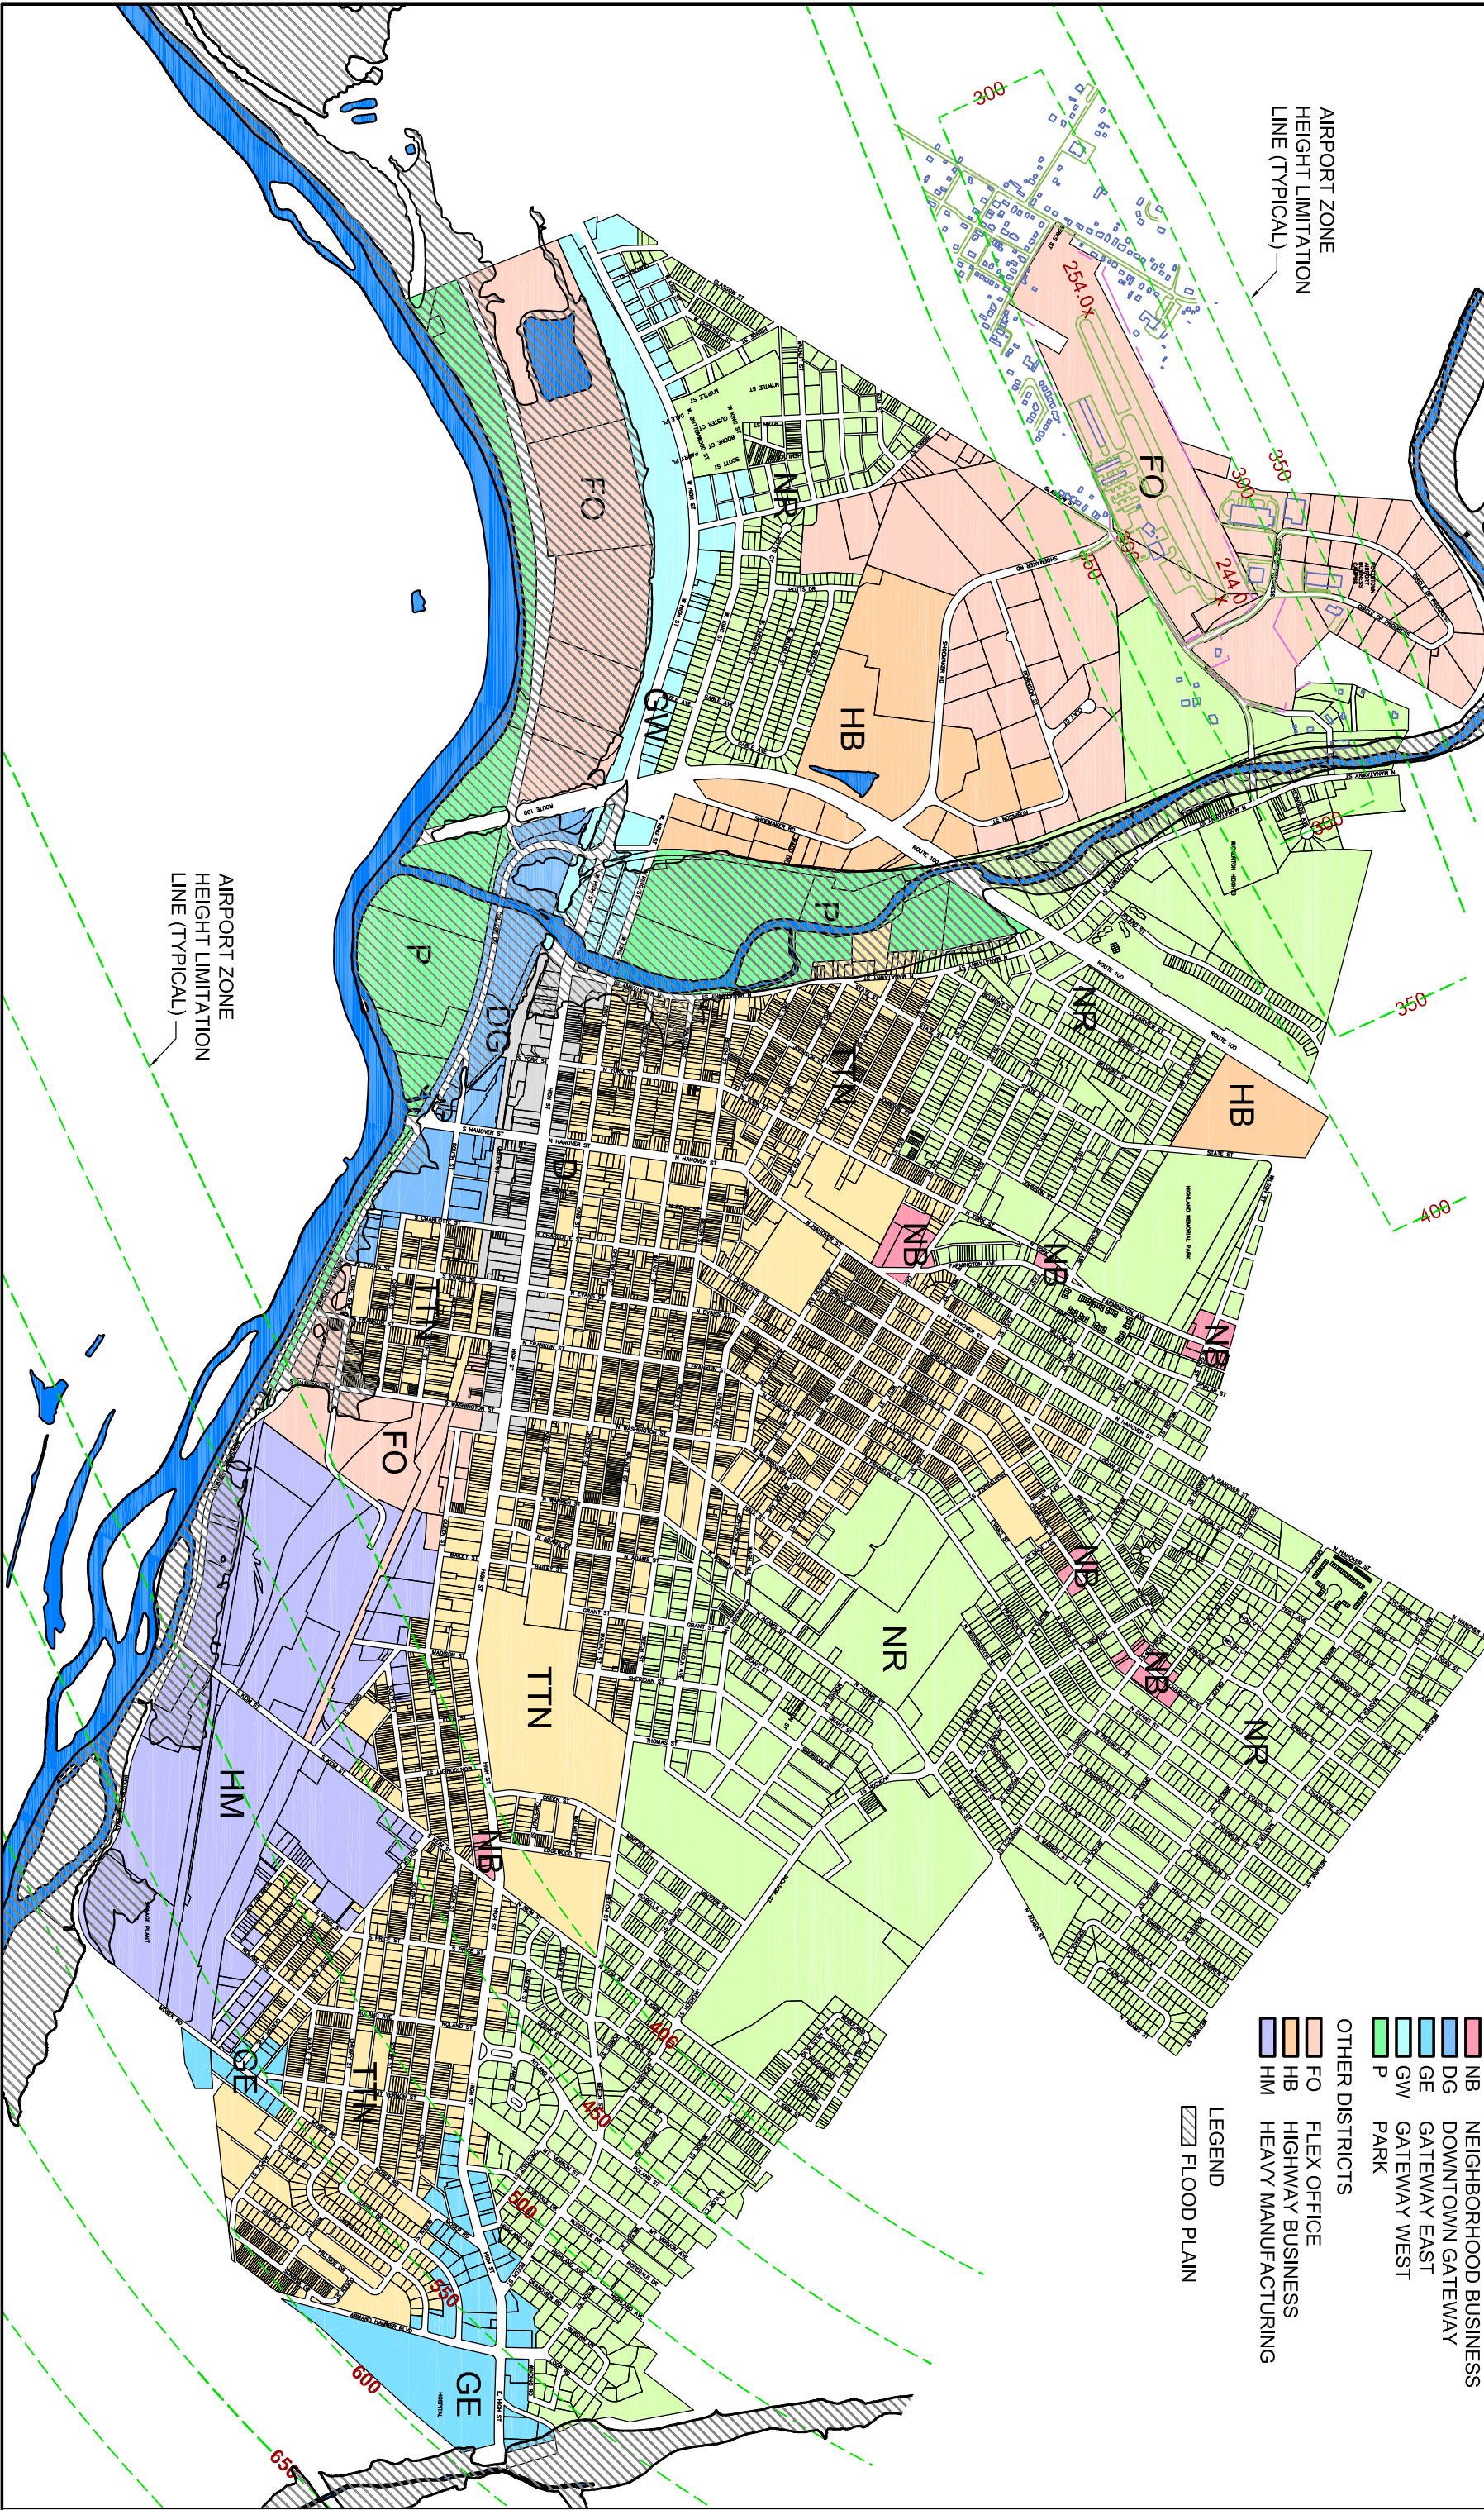

ZONING MAP

BOROUGH OF POTTSTOWN

MONTGOMERY COUNTY PENNSYLVANIA

- CONSERVATION DISTRICTS
- NR NEIGHBORHOOD RESIDENTIAL
- TTN TRADITIONAL TOWN NEIGHBORHOOD
- D DOWNTOWN
- GATEWAY DISTRICTS
- NB NEIGHBORHOOD BUSINESS
- DG DOWNTOWN GATEWAY
- GE GATEWAY EAST
- GW GATEWAY WEST
- P PARK
- OTHER DISTRICTS
- FO FLEX OFFICE
- HB HIGHWAY BUSINESS
- HM HEAVY MANUFACTURING
- LEGEND
- FLOOD PLAIN