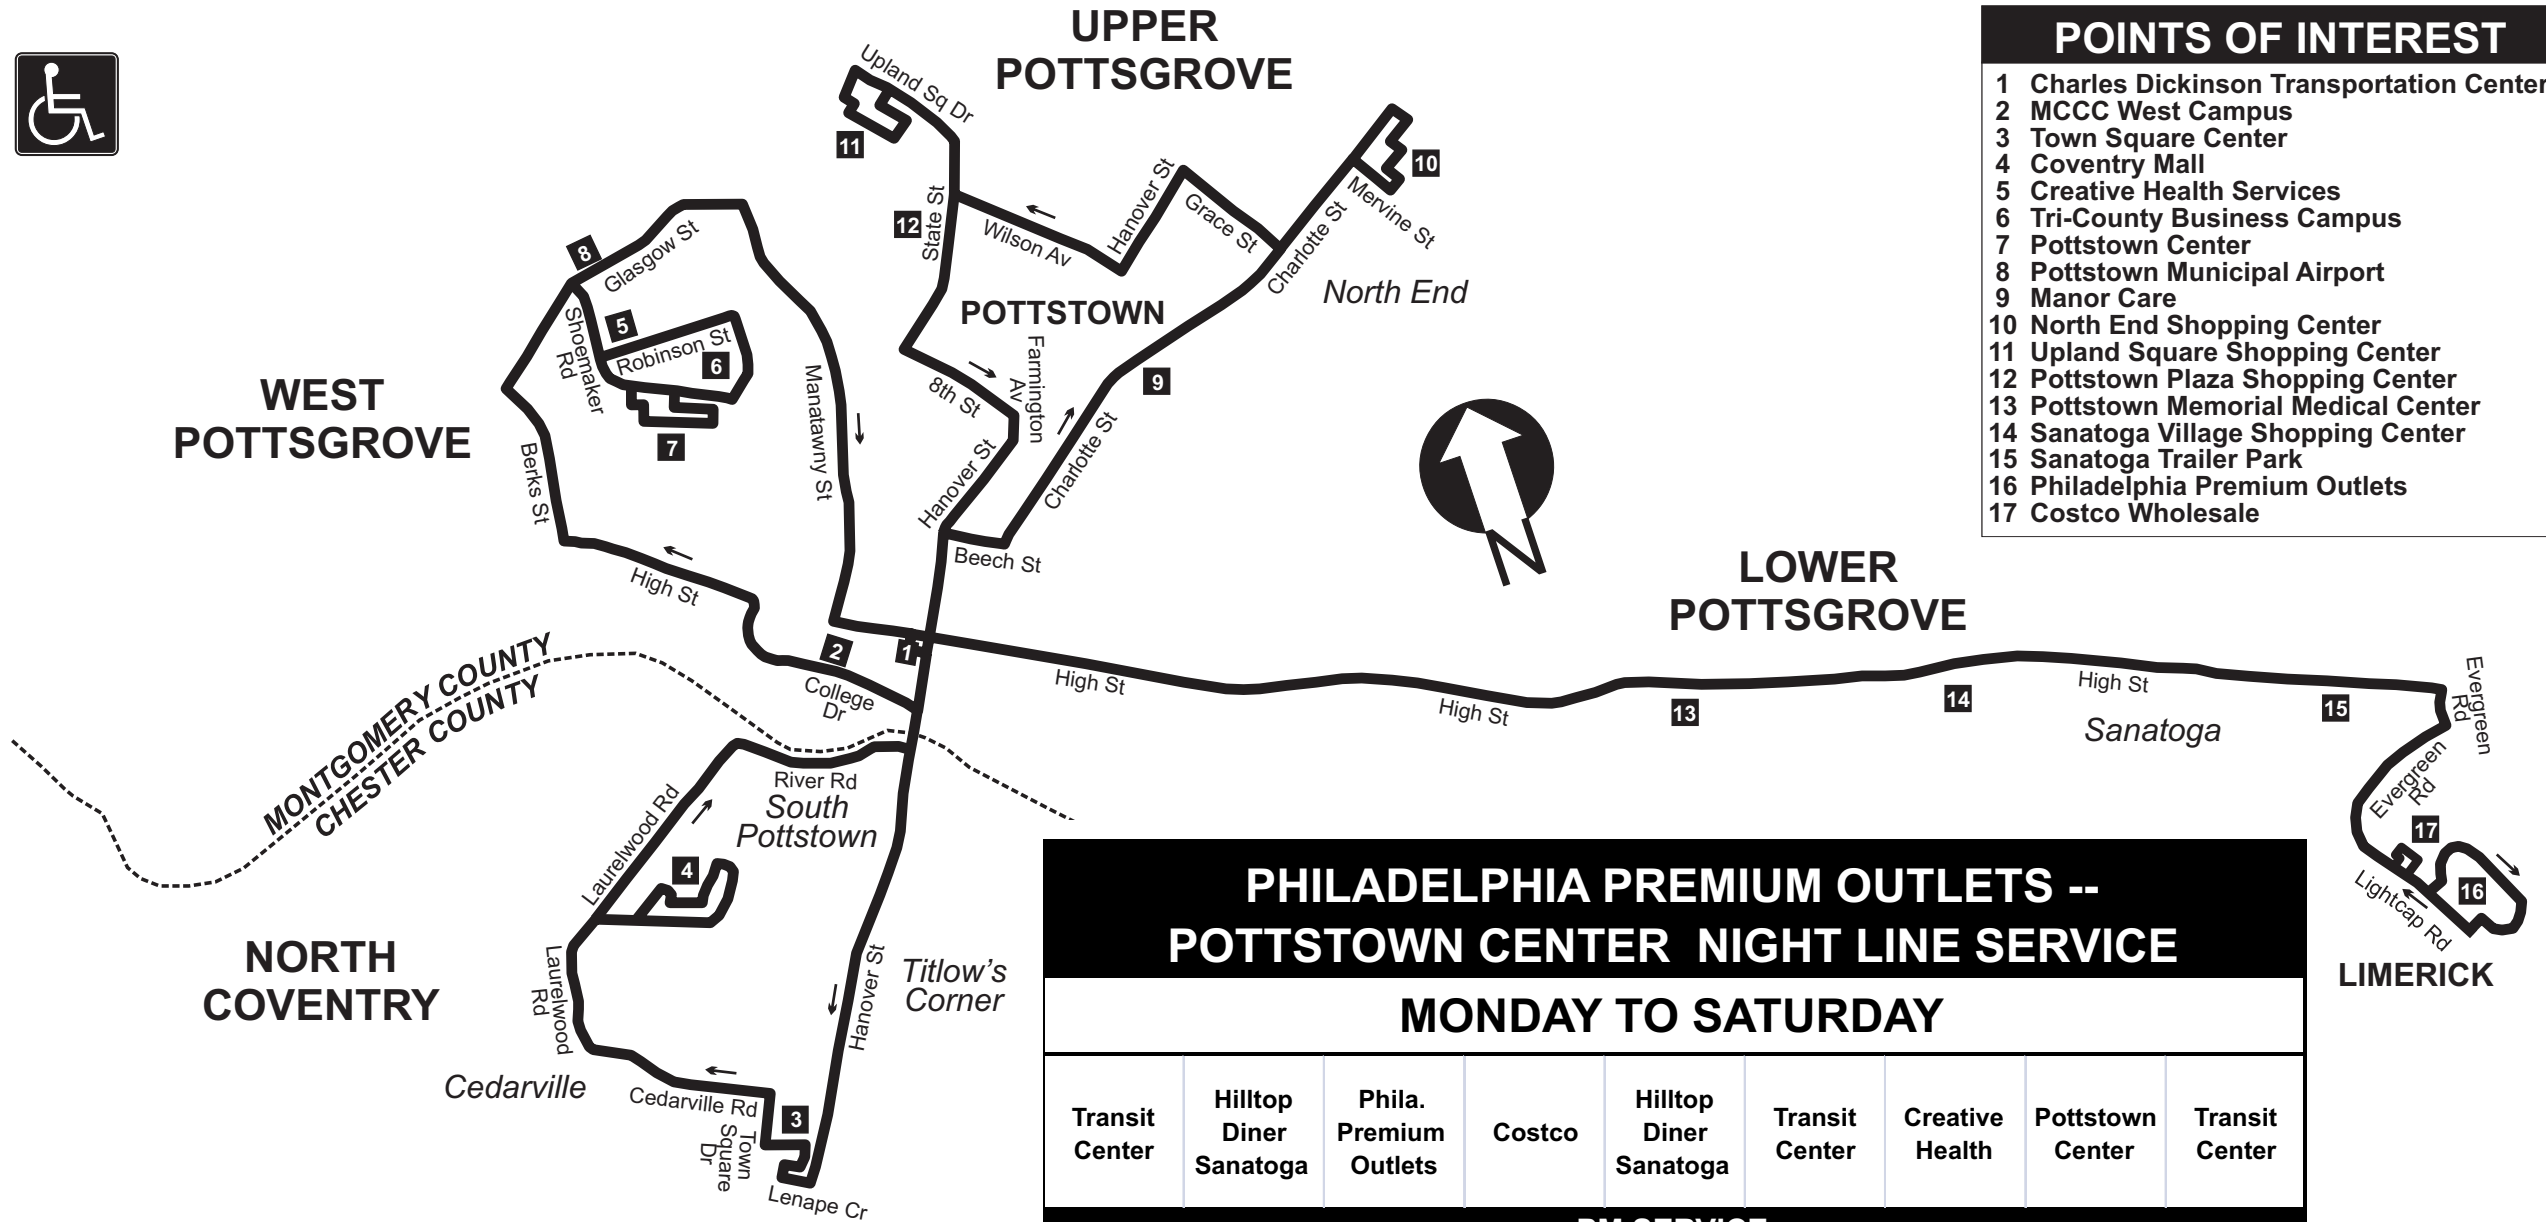

Transfers can be made between PART and SEPTA Route 93 at High & Hanover or the Sanatoga Firehouse.

BOARDING TIPS

Once your travel route is known, go to any designated PART bus stop. Arrive at least five minutes before the bus is scheduled to leave.

Each PART bus displays the destination route above the windshield. Observe the destination sign carefully since the route begins or ends at many points. Make sure that you are boarding the correct bus.

As a courtesy to other riders,
please have fare ready when
boarding the bus.

902 Farmington Avenue
Pottstown, PA 19464

POINTS OF INTEREST

- 1 Charles Dickinson Transportation Center
- 2 MCCC West Campus
- 3 Town Square Center
- 4 Coventry Mall
- 5 Creative Health Services
- 6 Tri-County Business Campus
- 7 Pottstown Center
- 8 Pottstown Municipal Airport
- 9 Manor Care
- 10 North End Shopping Center
- 11 Upland Square Shopping Center
- 12 Pottstown Plaza Shopping Center
- 13 Pottstown Memorial Medical Center
- 14 Sanatoga Village Shopping Center
- 15 Sanatoga Trailer Park
- 16 Philadelphia Premium Outlets
- 17 Costco Wholesale

PHILADELPHIA PREMIUM OUTLETS -- POTTSTOWN CENTER NIGHT LINE SERVICE

MONDAY TO SATURDAY

Transit Center	Hilltop Diner Sanatoga	Phila. Premium Outlets	Costco	Hilltop Diner Sanatoga	Transit Center	Creative Health	Pottstown Center	Transit Center
PM SERVICE								
5:15	5:30	5:35	5:38	5:42	5:55	6:00	6:03	6:10
6:15	6:30	6:35	6:38	6:42	6:55	7:00	7:03	7:10
7:15	7:30	7:35	7:38	7:42	7:55	8:00	8:03	8:10
8:15	8:30	8:35	8:38	8:42	8:55	9:00	9:03	9:10
9:15	9:30	9:35	9:38	9:42	9:55			